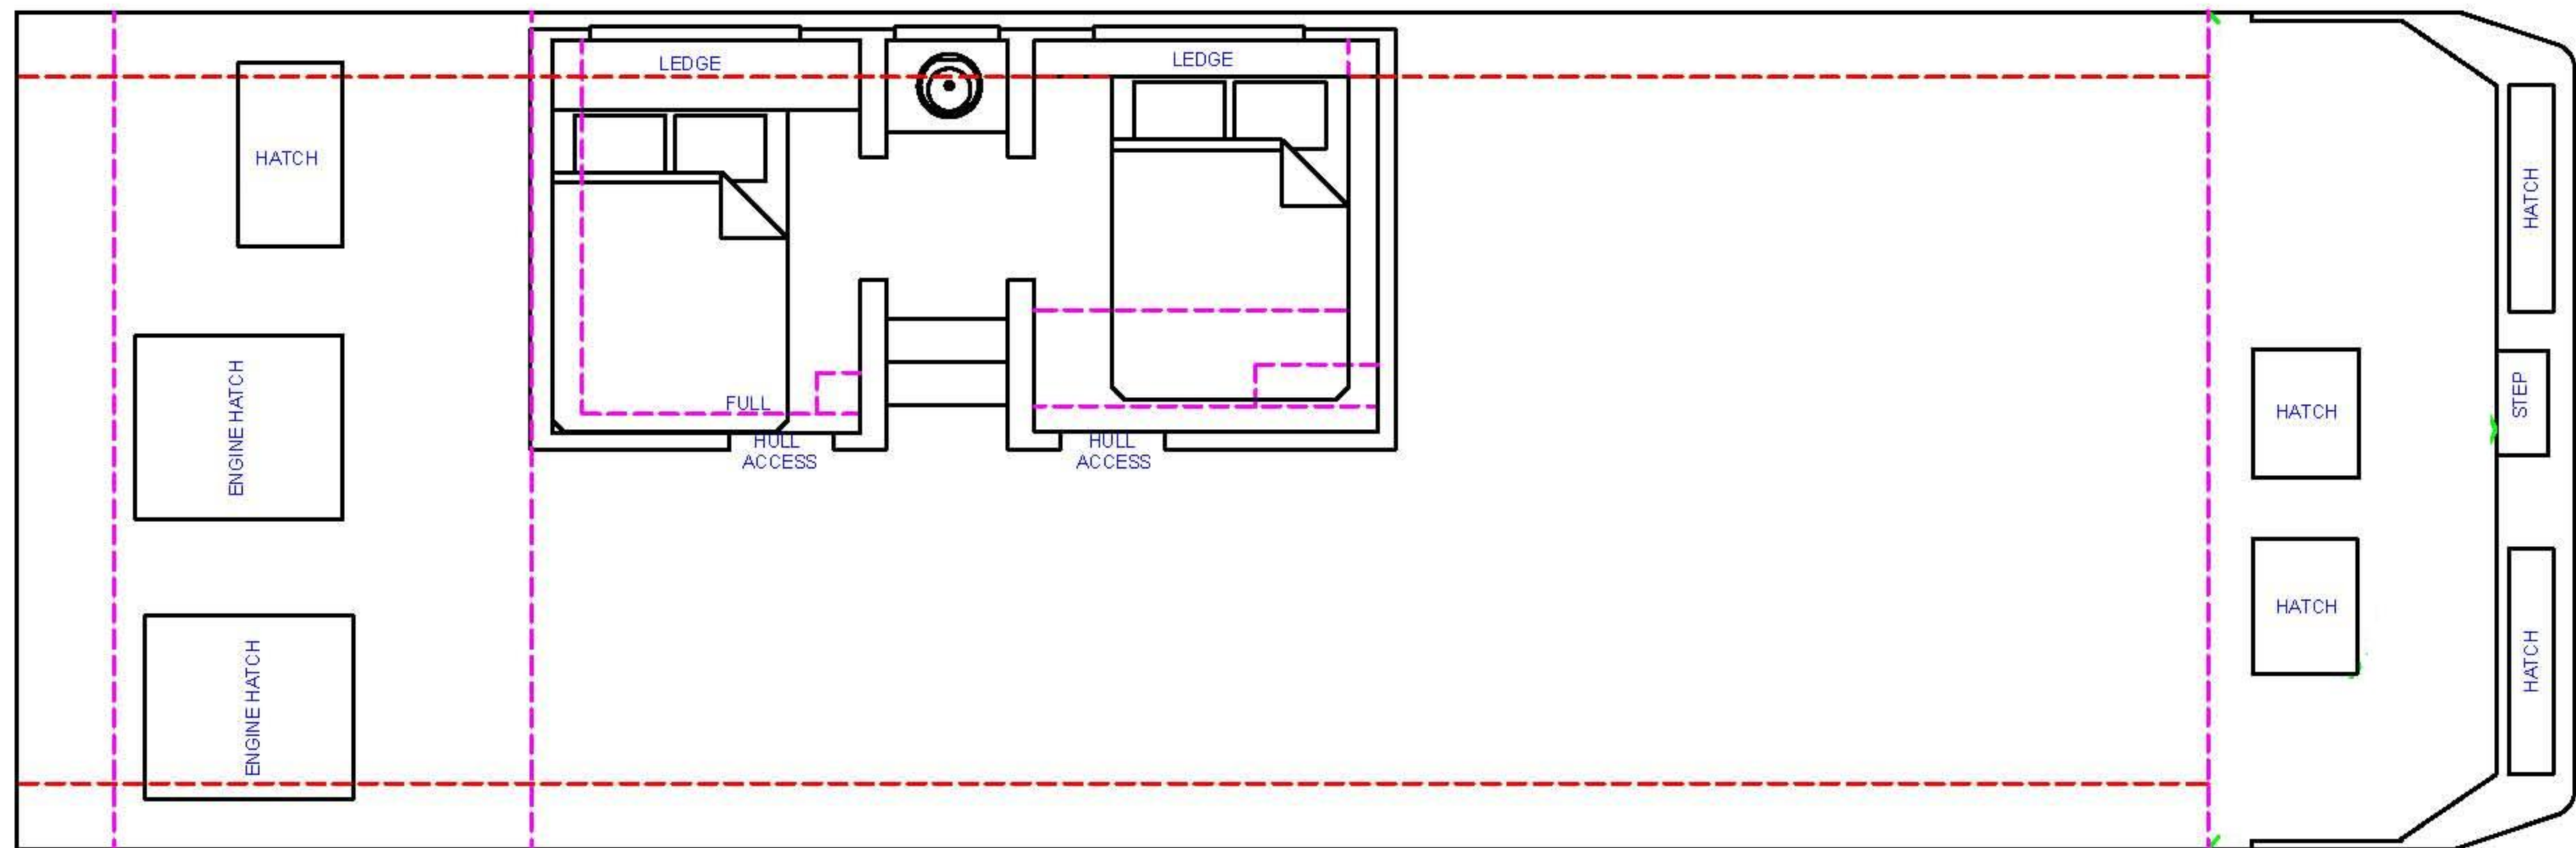

STARLINE 1649 Main deck 4P1

Europe Houseboats
A new lifestyle on the water

STARLINE 1649 Lower deck 4P1

Europe Houseboats
A new lifestyle on the water

STARLINE 1649 Top deck

Europe Houseboats

A new lifestyle on the water